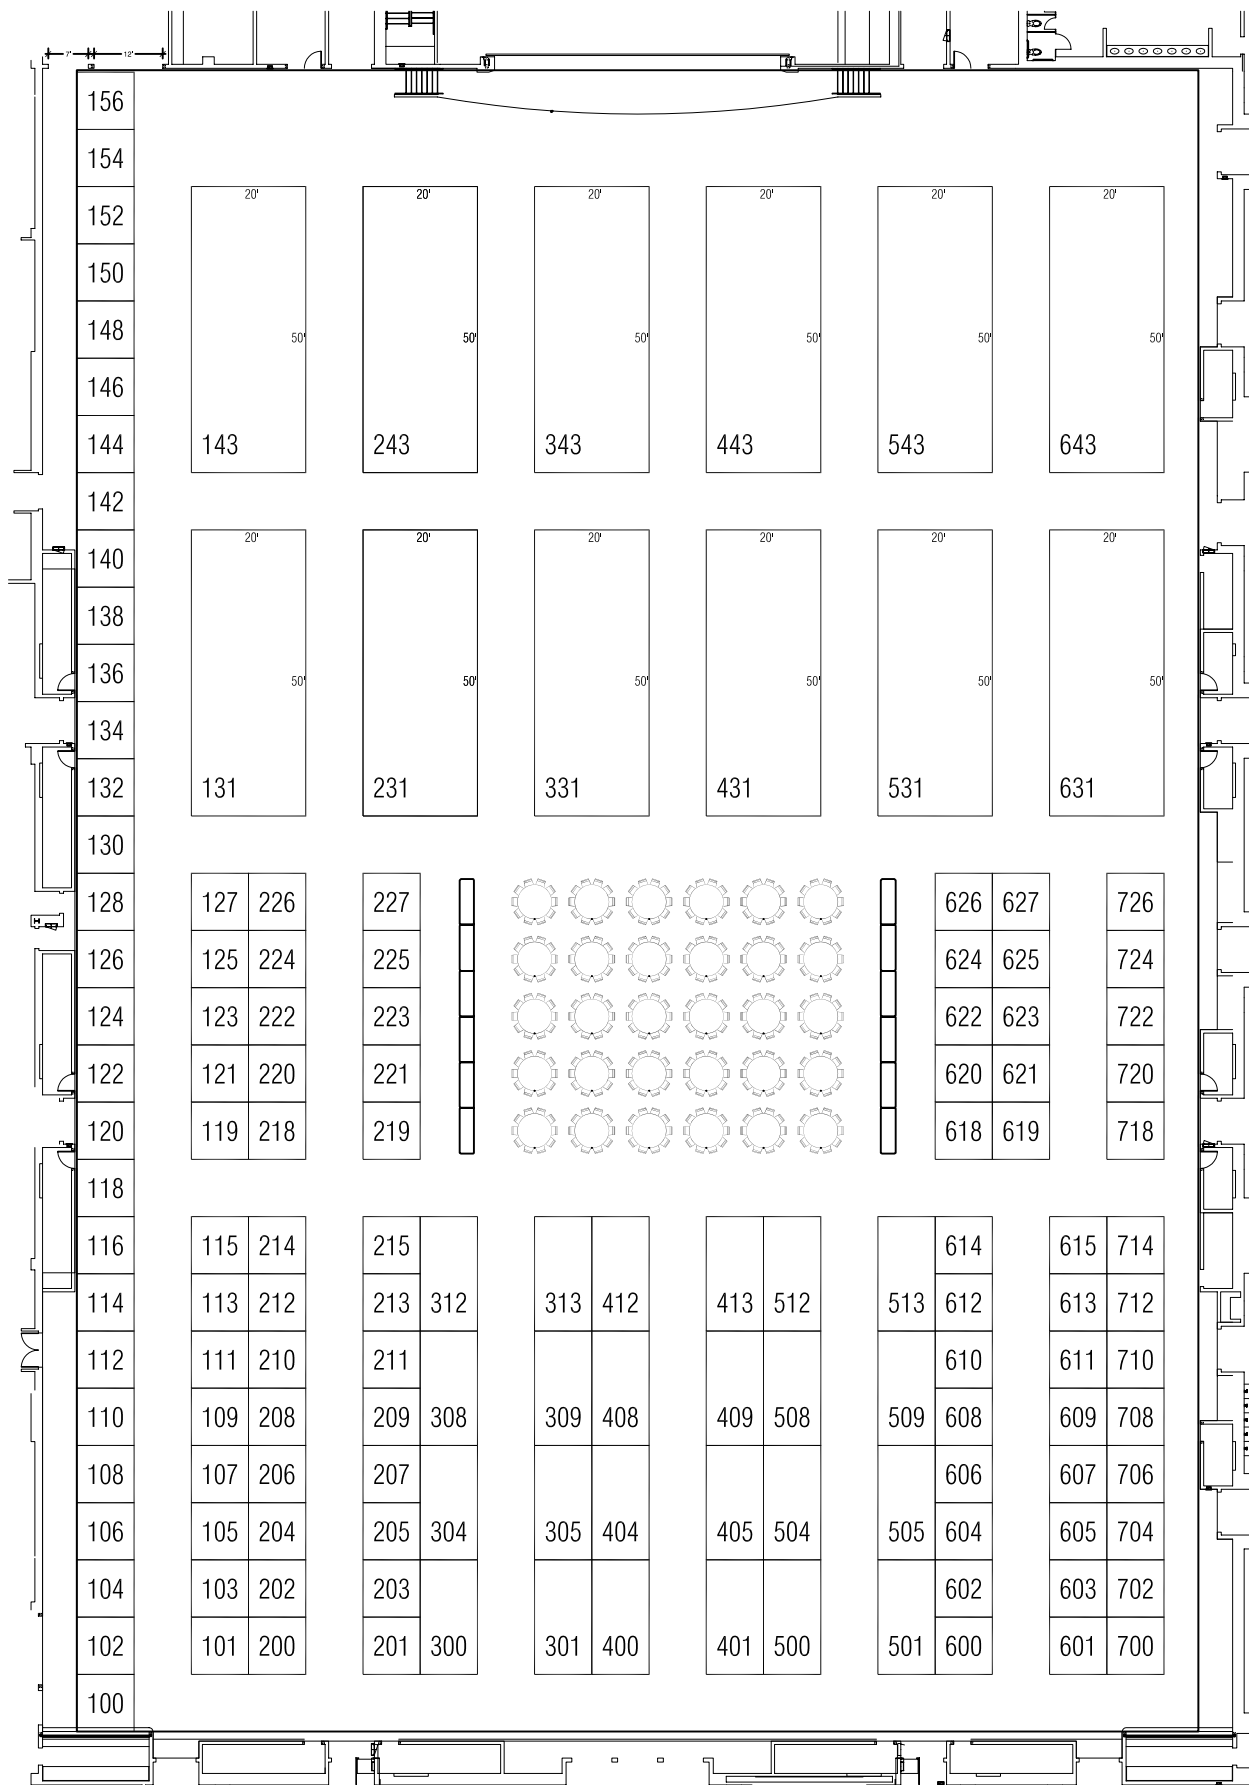

ARVC InSites

November, 2010

Rio

Pavilion Ballroom
Las Vegas, Nevada

DRAWINGS 11/09/09
AS OF
Drawing Started on: 11/06/09

Rev. Date

- -

Aisle width 10'

Booth Count	
Quantity	Name
107	10x10
24	10x20
14	20x50

Washington, DC
15928 Tournament Drive
Gaithersburg, MD 20877
301-921-0800
fax 301-990-1717

Orlando, FL
4104 L. B. McLeod Road
Orlando, FL 32811
407-422-3636
fax 407-839-5929

Insites 2010b_Rio Pavilion Blrm.dwg

Show Name:	InSites 2010
Show Dates:	2010
Facility:	Rio
Location:	Pavilion Ballroom
Acct. Exec:	Brian Sturgis

SCALE AS REFERENCED

ENTRANCE

SCALE IN FEET